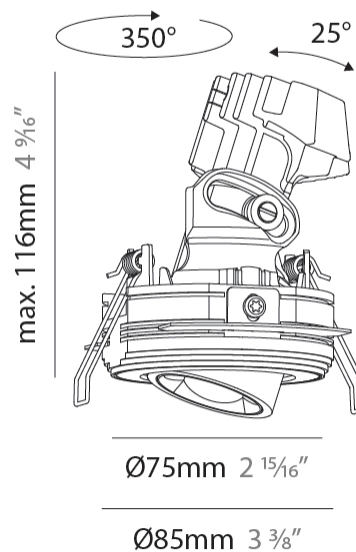

GENERAL

Series: Oiko Pro Round
 Subseries: Oiko Pro Round Adjustable
 Brand: Prolicht
 Division: Architectural
 Mounting Type: Trimless
 Mounting Location: Ceiling
 Subcategory: Downlight

PHYSICAL

Shape: Round
 Diameter (mm): 75
 Diameter (in): 2 ¹⁵/₁₆
 Height (mm): 116
 Height (in): 4 ⁹/₁₆
 Ceiling Thickness (mm): 10 / 12.5 / 15 / 25
 Ceiling Thickness (in): 3/8 or 1/2 or 9/16 or 1
 Min. Recessing Depth (mm): 125
 Min. Recessing Depth (in): 4 ¹⁵/₁₆
 Light Distribution: Direct
 Diffuser: Lens Pack - Spread Lens / Linear Spread Lens / Honeycomb Louver
 Fixture Finish: SSR / BKV / CWI / CRY / HAB / UFT / ITA / RUA / FTG / MYG / LOD / PUS / FRO / FUP / KIA / POP / BLS / SPG / MEY / GOH / GUM / CHC / COM / ABZ / JAG / OBR / MOS / ROR
 Fixture Material: Aluminum Die Cast
 Cut-out Measurements: D. 86mm / 3 3/8"

OPTICAL

Reflector°: 36
 Adjustability: Rotational 350° / Tilt 25°

RATINGS AND CERTIFICATIONS

Certified By: Certified for North American Standards
 IP rating: IP20

OIKO PRO ROUND ADJUSTABLE TRIMLESS

A35884-

GENERAL

Series: Oiko Pro Round
 Subseries: Oiko Pro Round Adjustable
 Brand: Prolicht
 Division: Architectural
 Mounting Type: Trimless
 Mounting Location: Ceiling
 Subcategory: Downlight

PHYSICAL

Shape: Round
 Diameter (mm): 75
 Diameter (in): 2 ¹⁵/₁₆
 Height (mm): 103
 Height (in): 4 ¹/₁₆
 Ceiling Thickness (mm): 10 / 12.5 / 15 / 25
 Ceiling Thickness (in): 3/8 or 1/2 or 9/16 or 1
 Min. Recessing Depth (mm): 115
 Min. Recessing Depth (in): 4 ¹/₂
 Light Distribution: Direct
 Diffuser: Lens Pack - Spread Lens / Linear Spread Lens / Honeycomb Louver
 Fixture Finish: SSR / BKV / CWI / CRY / HAB / UFT / ITA / RUA / FTG / MYG / LOD / PUS / FRO / FUP / KIA / POP / BLS / SPG / MEY / GOH / GUM / CHC / COM / ABZ / JAG / OBR / MOS / ROR
 Fixture Material: Aluminum Die Cast
 Cut-out Measurements: D. 86mm / 3 3/8"