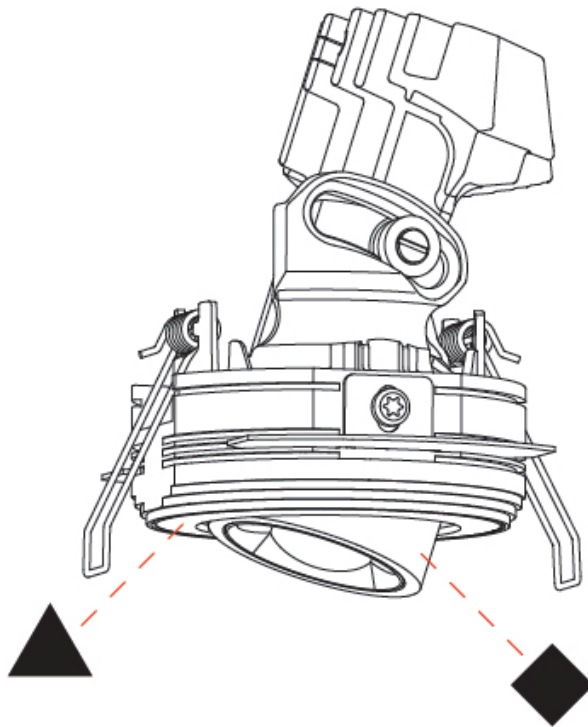

OIKO PRO ROUND ADJUSTABLE TRIMLESS

A35884-

PROJECT	_____
TYPE	_____
SPECIFIER	_____
QUANTITY	_____
DATE	_____